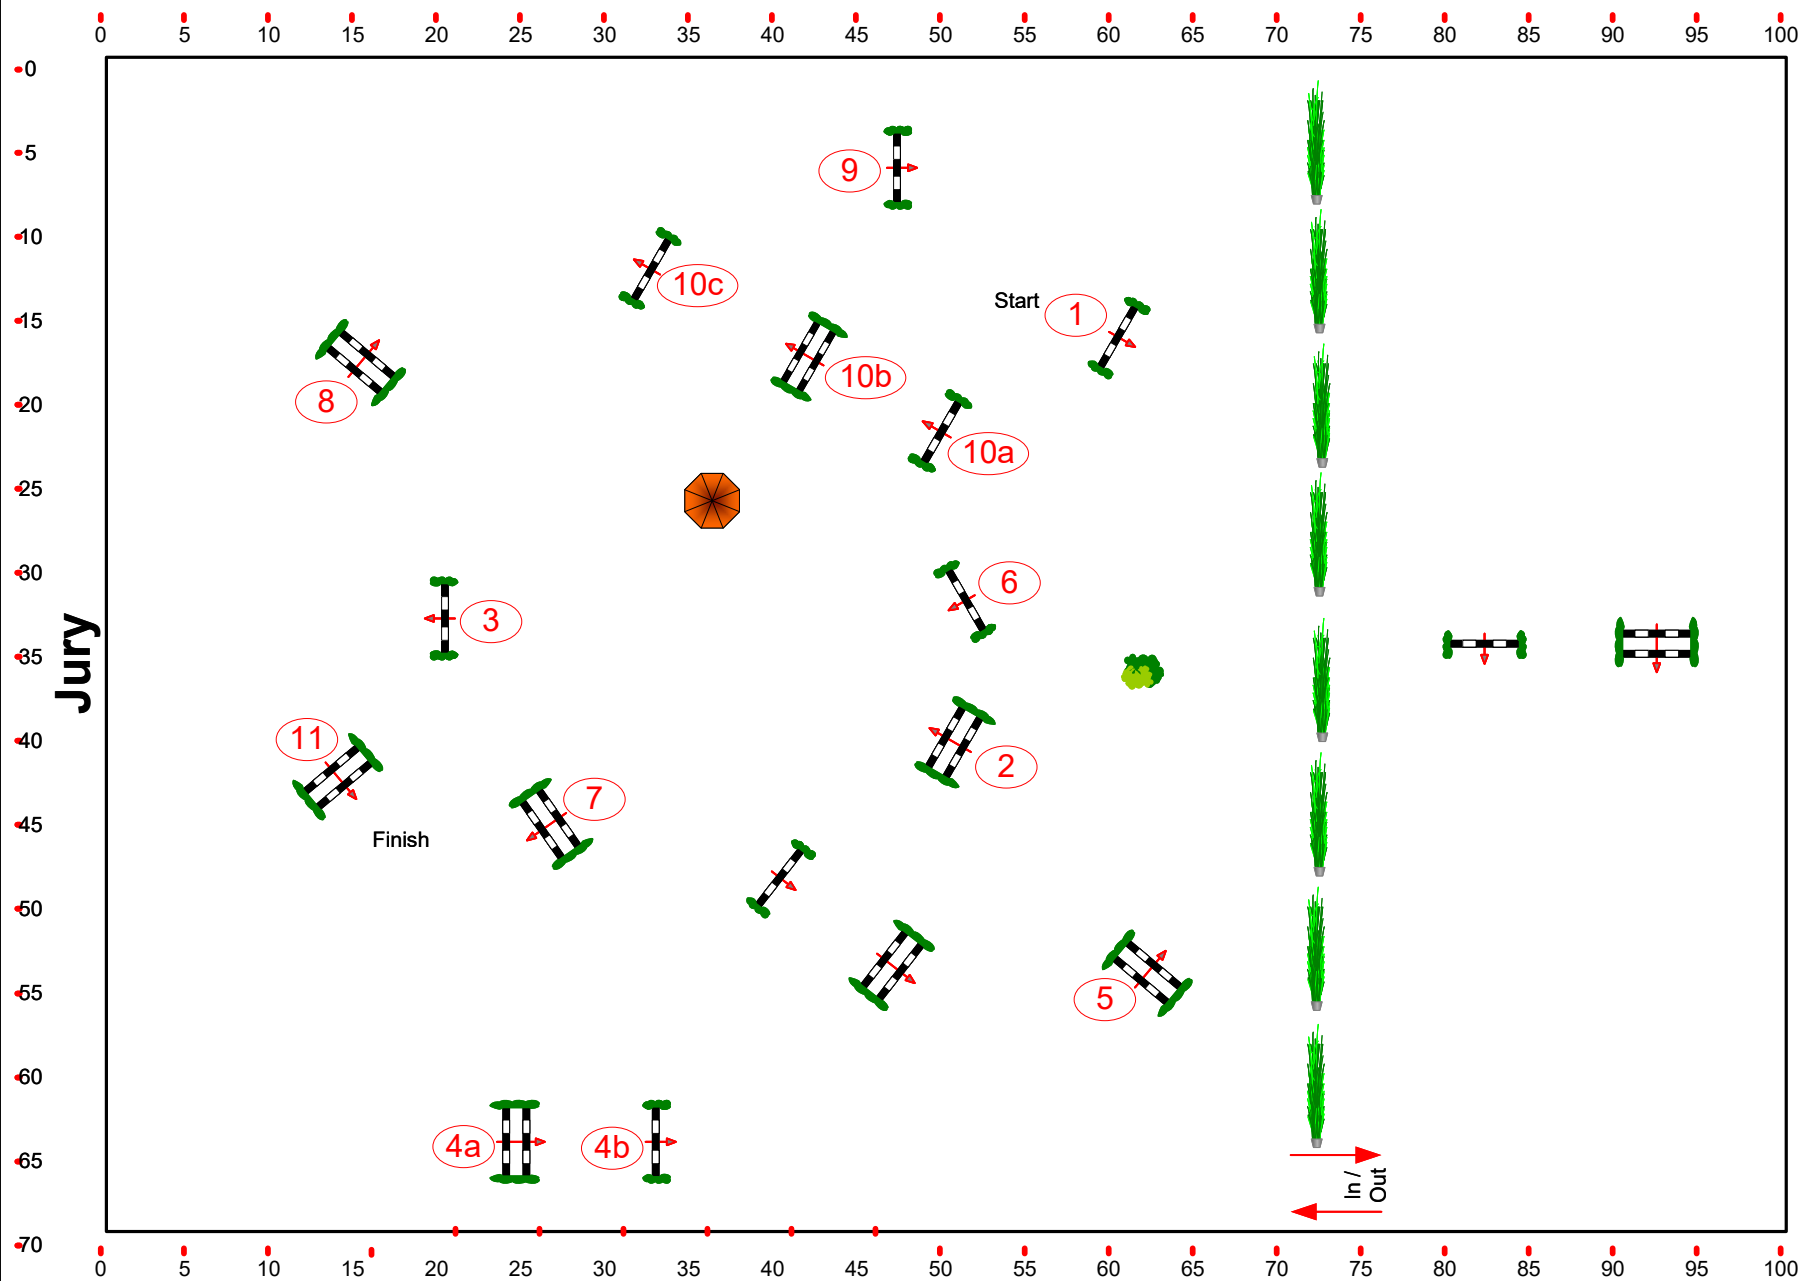

CCI** -S Luhmühlen April 2026

Table: A
 National RG: LPO
 FEI RG / Art.
 Height: 1,15 m

Speed: 350 m/min

Length: 440 m
 Time allowed: 76 sec
 Time limit: 152 sec

Obstacles: 11
 Efforts: 14
 Penalty sec
 Closed combination: