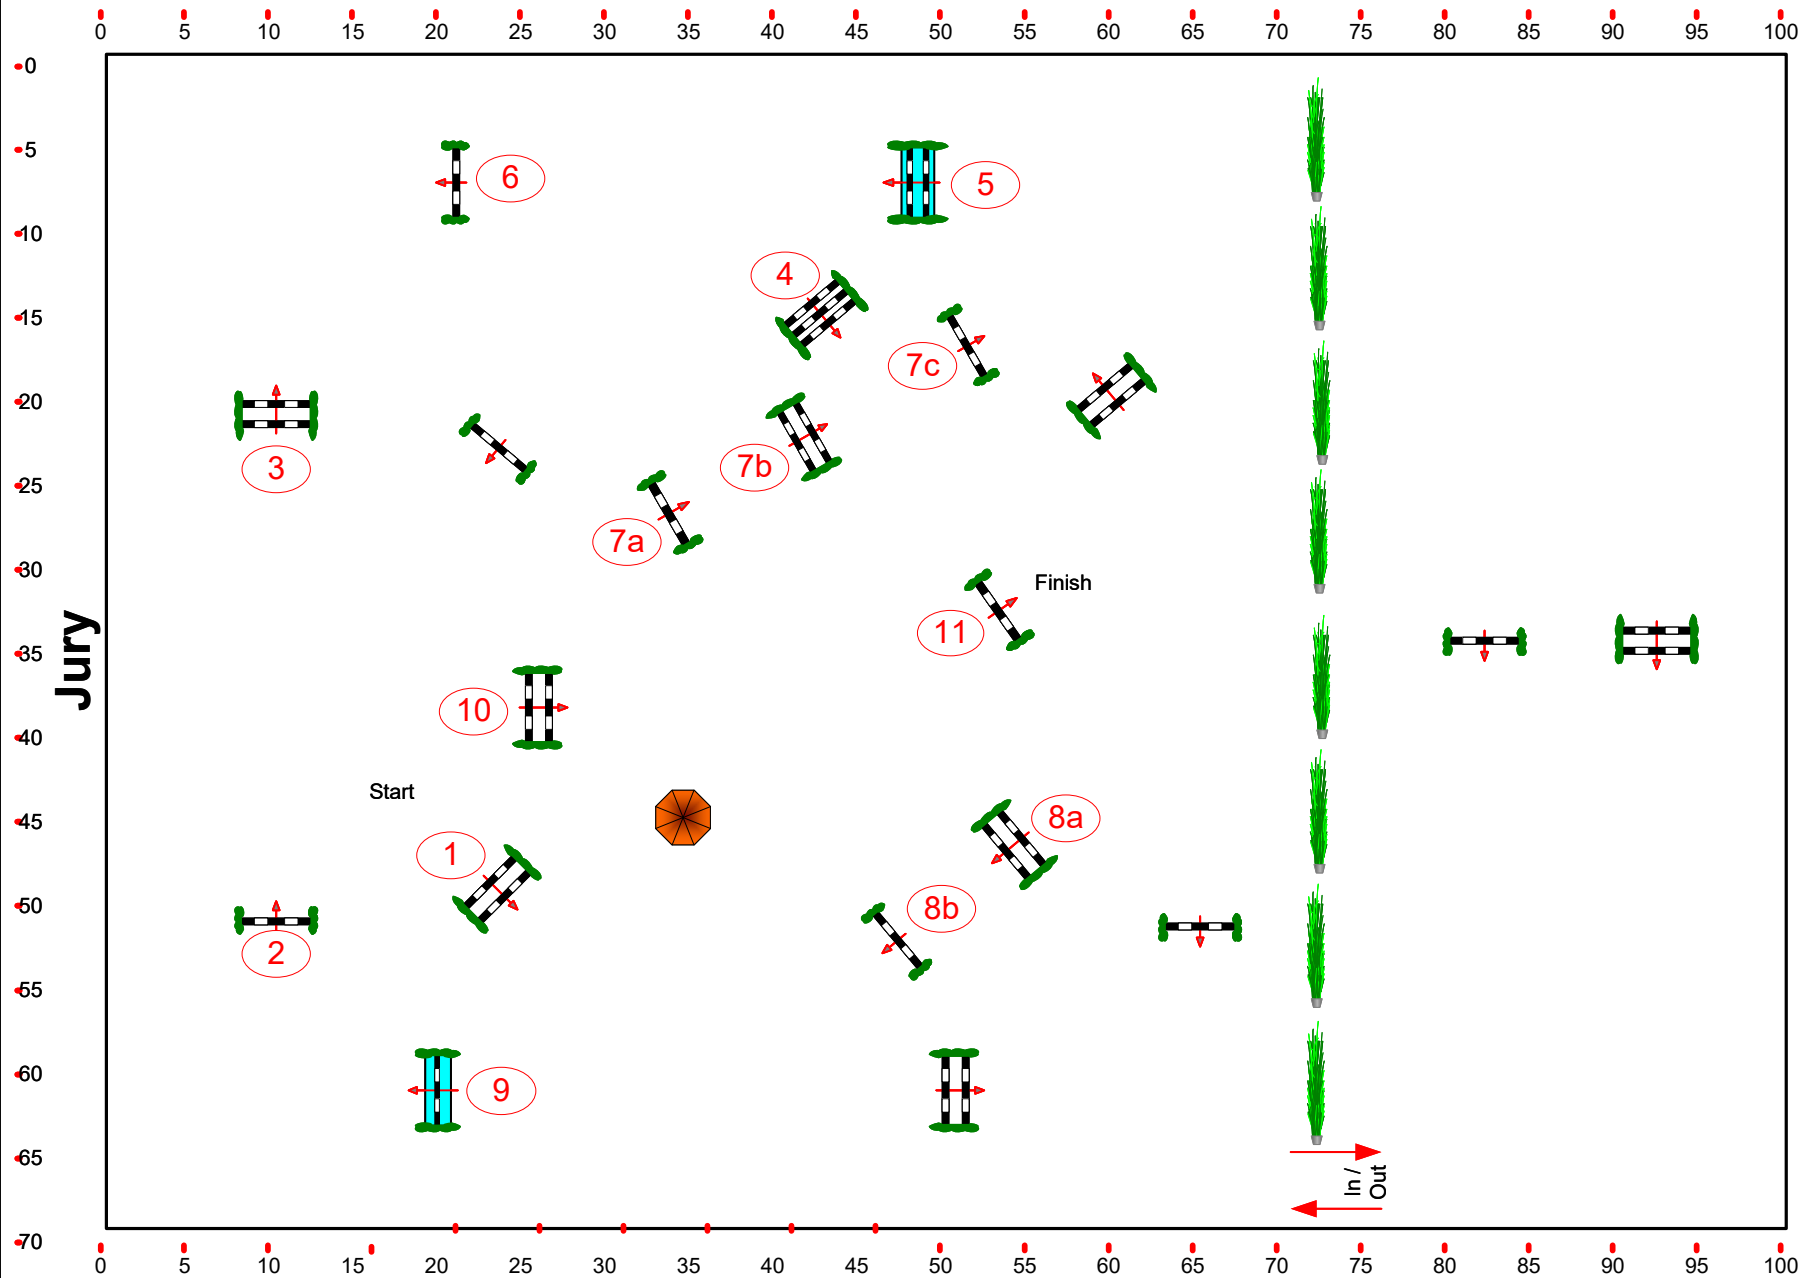

# CCI\*\*\* Luhmühlen 2026

Table: A  
 National RG:  
 FEI RG / Art.  
 Height: 1,20 m

Speed: 350 m/min  
 Length: 440 m  
 Time allowed: 76 sec  
 Time limit: 152 sec

Obstacles: 11  
 Efforts: 14  
 Penalty sec  
 Closed combination: