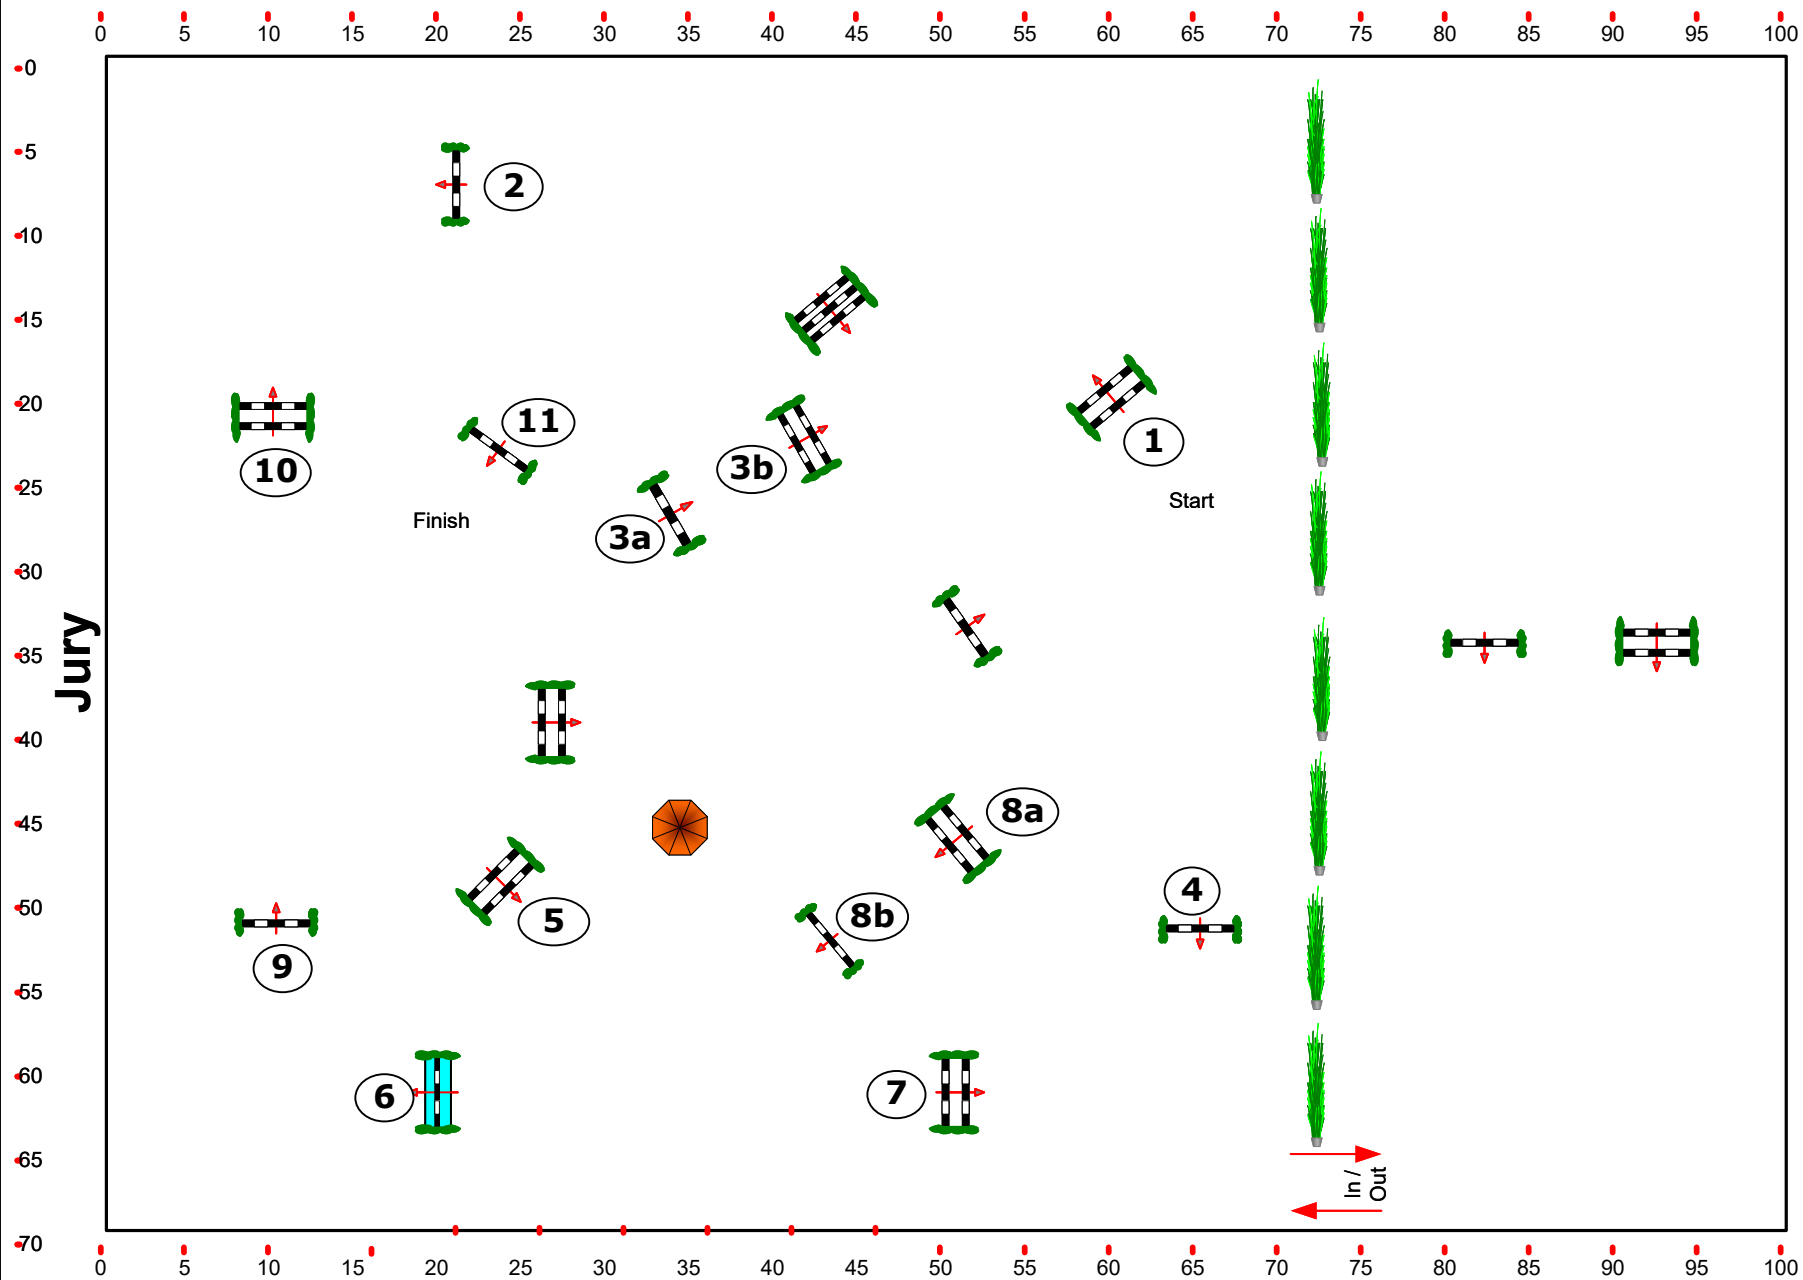

CCI** Luhmühlen 2026

Table: A
 National RG:
 FEI RG / Art.
 Height: 1,15 m

Speed: 350 m/min
 Length: 450 m
 Time allowed: 78 sec
 Time limit: 156 sec

Obstacles: 11
 Efforts: 13
 Penalty sec
 Closed combination: