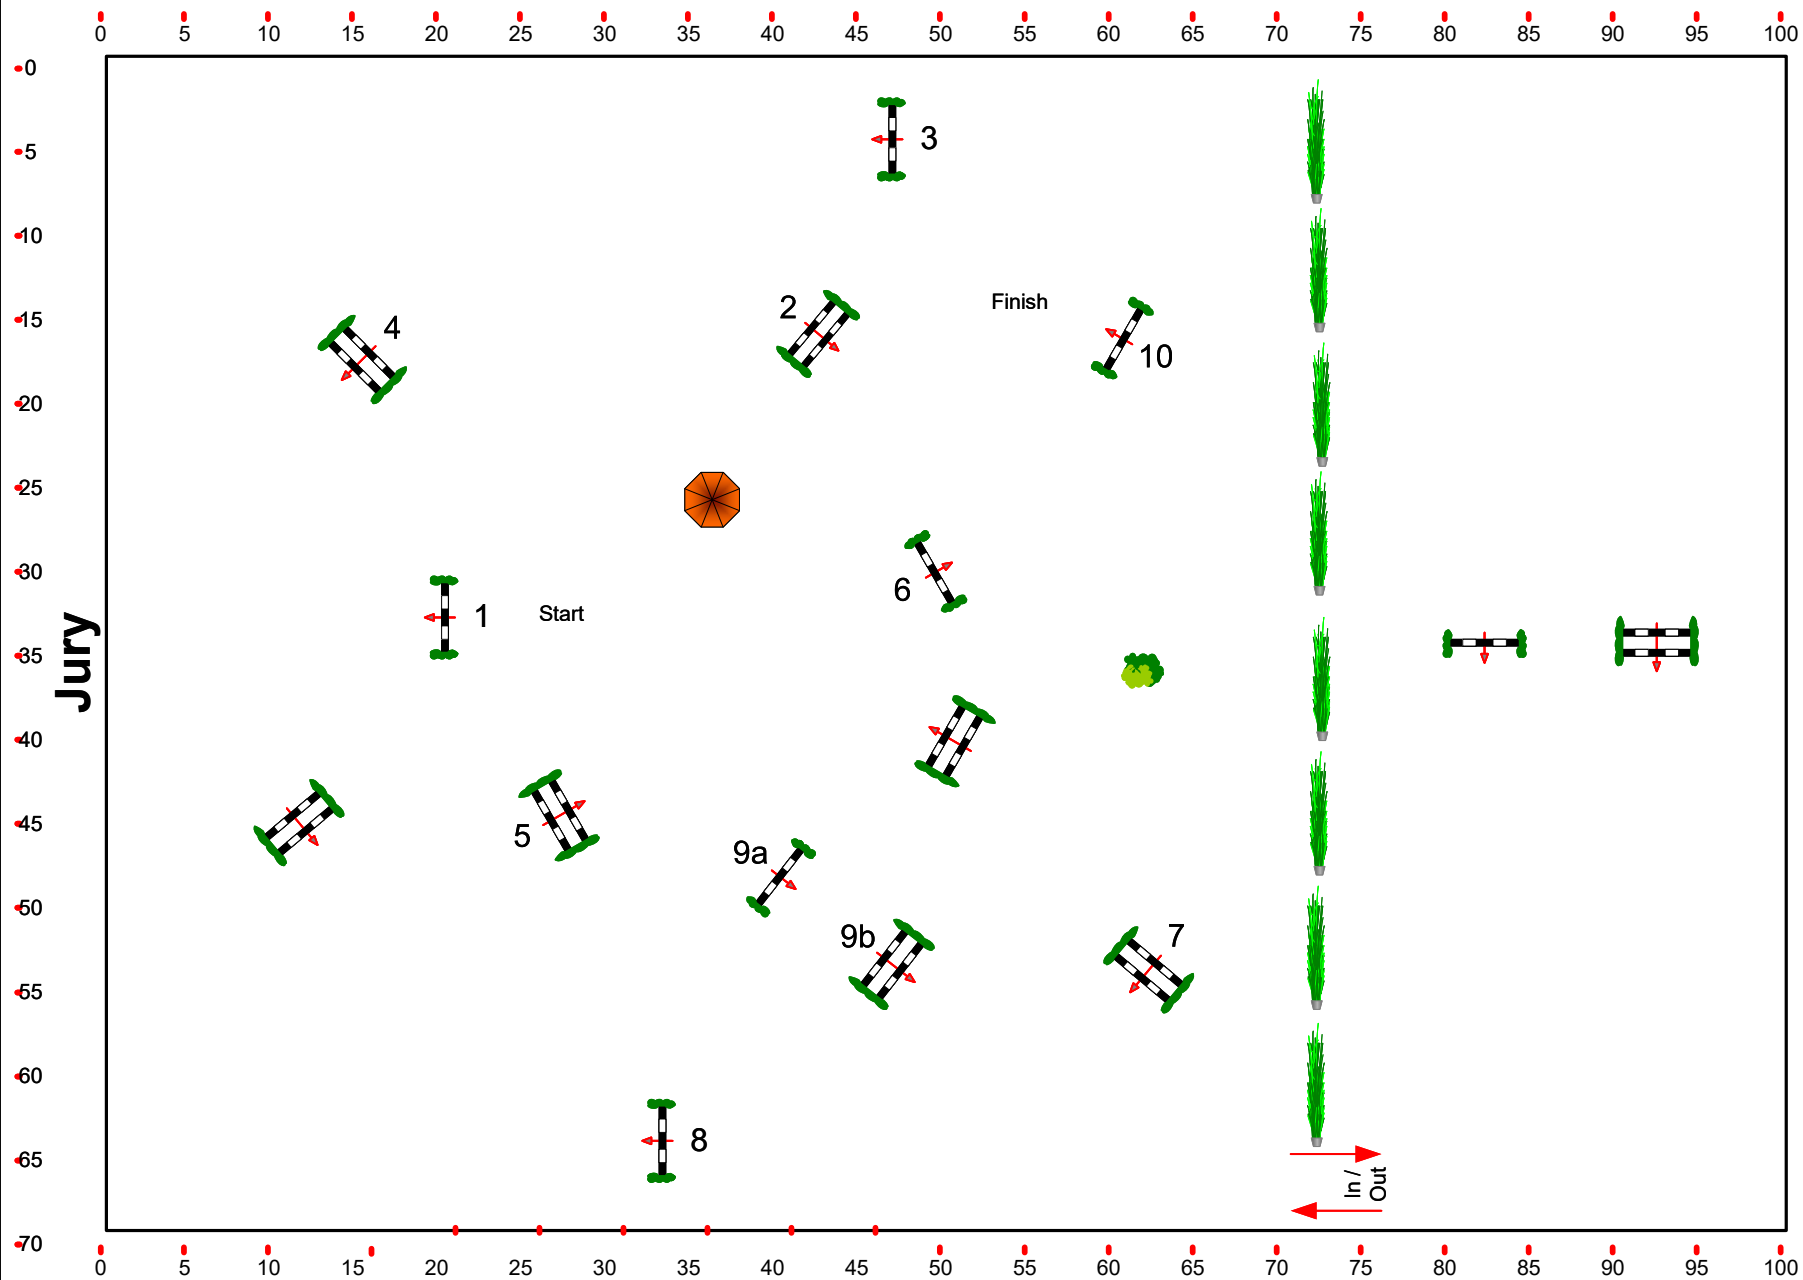

CCI*-S Luhmühlen April 2026

Table: A
 National RG: LPO
 FEI RG / Art.
 Height: 1,05 m

Speed: 350 m/min
 Length: 430 m
 Time allowed: 74 sec
 Time limit: 148 sec

Obstacles: 10
 Efforts: 11
 Penalty sec
 Closed combination: